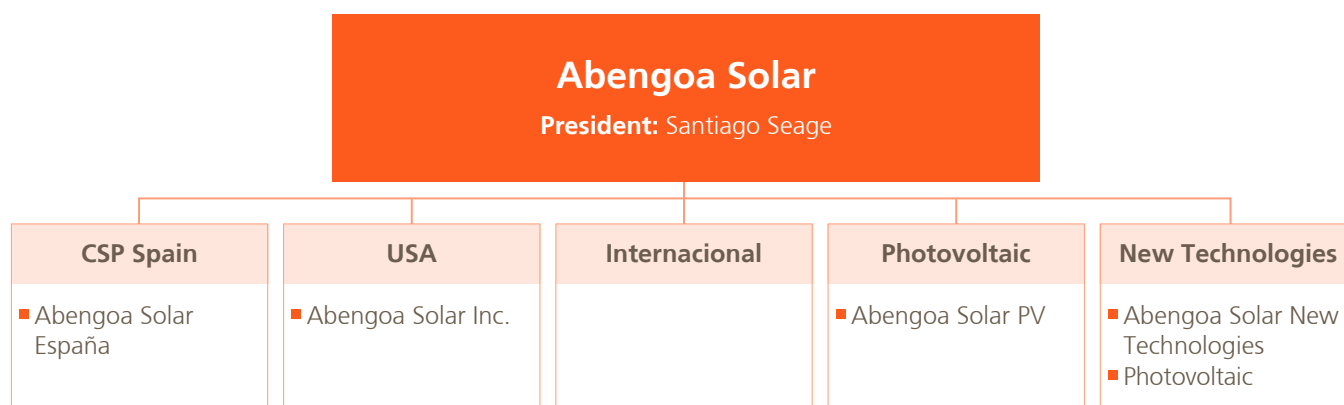

Abengoa Solar Organizational Structure

Board Structure	Head	Address	Phone & Fax
President	Santiago Seage	Paseo de la Castellana, 31-5ª P. 28046 Madrid (Spain)	P. +34 954 937111 F. +34 913 196677
Abengoa Solar España	Pedro Robles Sánchez	Campus Palmas Altas Parcela ZE-3 (Palmas Altas), 41012 Seville (Spain)	P. +34 954 937111 F. +34 955 641774
Abengoa Solar Inc	Emiliano García Sanz	11500 West 13th Avenue Lakewood, Denver CO 80215 (USA)	P. +1 303 9288500 F. +1 303 9288510
Internacional	Michael Geyer	Rambla Obispo Orberá, 11, 1ª planta. 04001 Almería (Spain)	P. +34 954 937111 F. +34 950 621908
Abengoa Solar PV	Antonio de la Torre Iglesias	Paseo de la Castellana, 31-5ª P. 28046 Madrid (Spain)	P. +34 954 937111 F. +34 913 196677
New Technologies			
Abengoa Solar New Technologies	Antonio Esteban Garmendia	Campus Palmas Altas Parcela ZE-3 (Palmas Altas), 41012 Seville (Spain)	P. +34 954 937111 F. +34 955 641774
Photovoltaic	Fernando Celaya Prieto	Paseo de la Castellana, 31-5ª P. 28046 Madrid (Spain)	P. +34 954 937111 F. +34 913 196677

www.abengoasolar.com
abengoasolar@abengoa.com